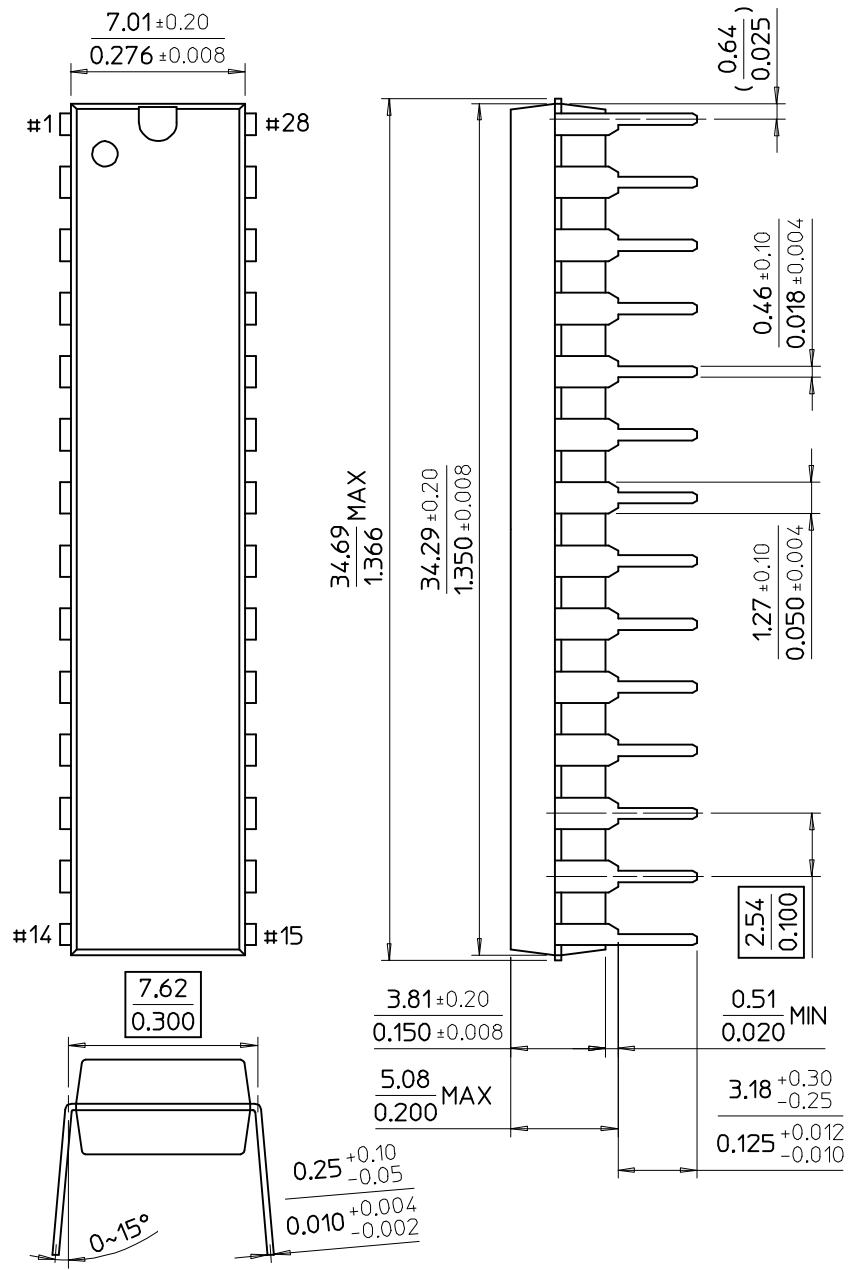

28-DIP-300

Dimensions in Millimeters/inches

SAMSUNG ELECTRONICS CO.,LTD.